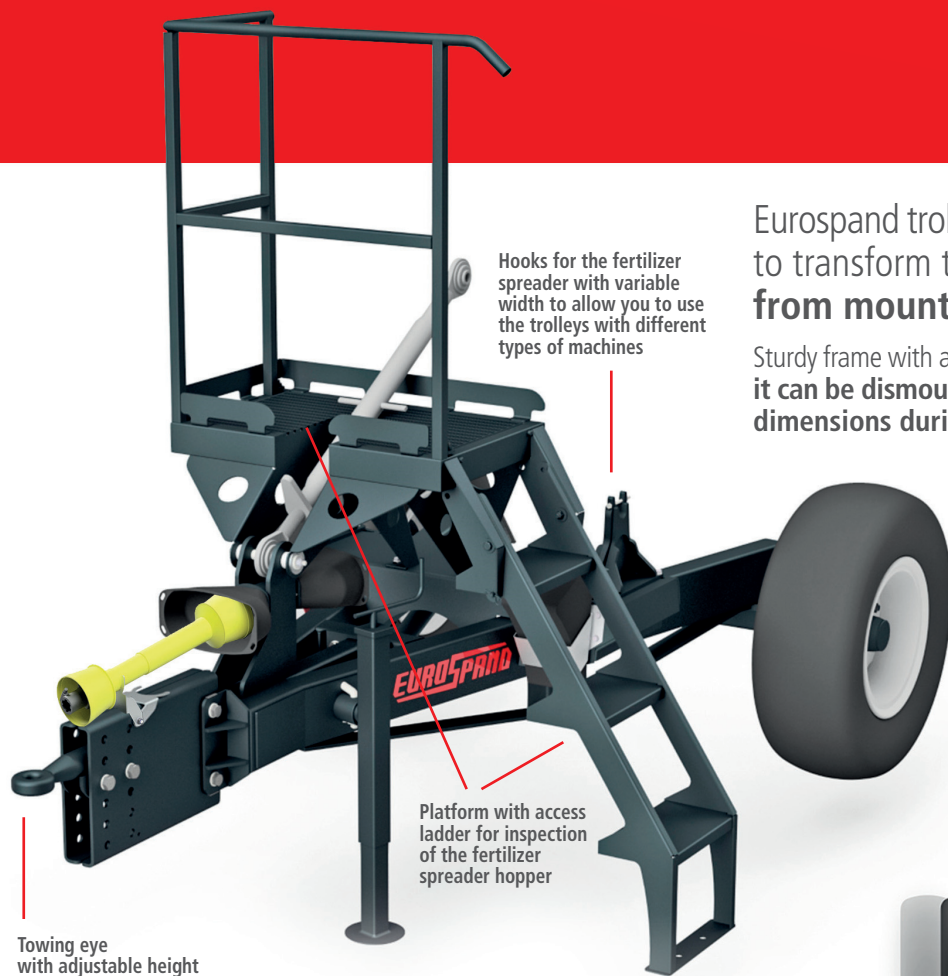

# TROLLEY 4T

kg  
4000  
PAYLOAD  
CAPACITY

m  
1,55-2  
VARIABLE TRACK

CATEGORY  
FERTILISER SPREADERS  
HOOKS

kg  
530  
WEIGHT

Hooks for the fertilizer spreader with variable width to allow you to use the trolleys with different types of machines

Platform with access ladder for inspection of the fertilizer spreader hopper

Towing eye with adjustable height

Eurospand trolleys with **variable** track to transform the fertilizer spreader **from mounted to trailed**.

Sturdy frame with a maximum capacity of **4000 kg**, it can be **dismounted** to minimize the overall dimensions during shipments.

Possibility of mounting different types of wheels, oversized wheels to increase the contact surface with the ground and reduce soil compaction.  
Standard wheels: 11.5 / 80-15.3

WEIGHT

245

Eurospand trolleys with **variable track** to transform the fertilizer spreader **from mounted to trailed**.

Frame with **maximum capacity of 1500 kg** and version with **raised frame for late fertilization**, in which the greater height avoids damaging to the crops.